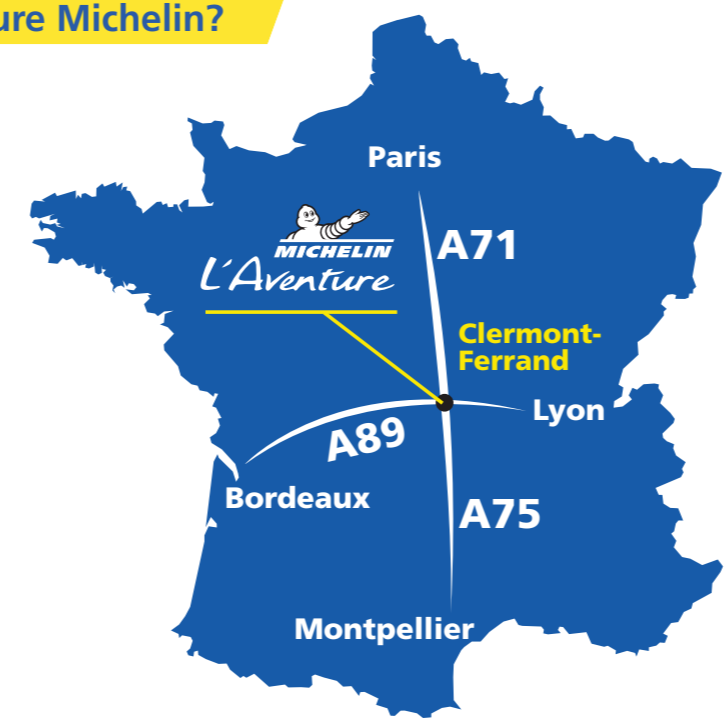

P Free private parking for 100 vehicles

VISIT L'AVENTURE MICHELIN

L'Aventure Michelin
32, rue du Clos Four - 63100 Clermont-Ferrand
+ 33 (0)4 73 98 60 60

GROUPS AND WORKS COUNCILS 2018

laventure.michelin.com